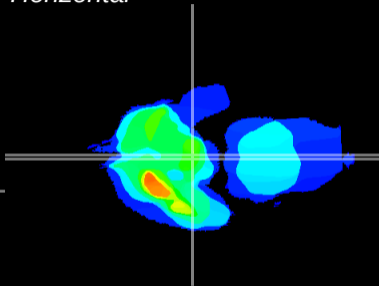

Coronal

Sagittal-R

Sagittal-L

ViBrism: CX01134
Horizontal

ME