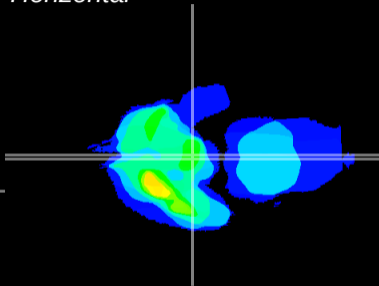

Coronal

Sagittal-R

Sagittal-L

ViBrism: CX01135
Horizontal

ME