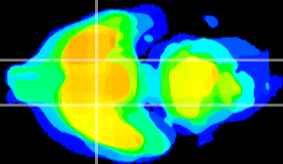

Coronal

Sagittal-R

Sagittal-L

ViBrism: CX01138
Horizontal

S0