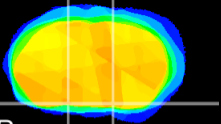

Coronal

Sagittal-R

Sagittal-L

ViBrism: CX01142
Horizontal

S0