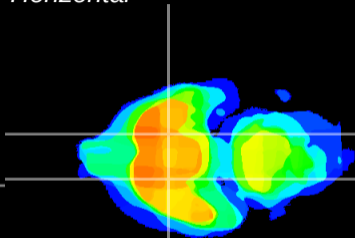

Coronal

Sagittal-R

Sagittal-L

ViBrism: CX01142
Horizontal

S0