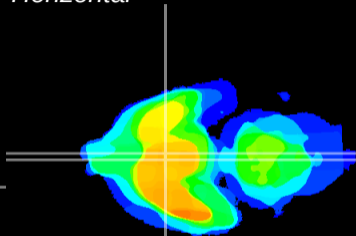

Coronal

Sagittal-R

Sagittal-L

ViBrism: CX01144
Horizontal

SCN