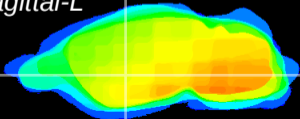

Coronal

Sagittal-R

Sagittal-L

ViBriSM: CX01145
Horizontal

GP