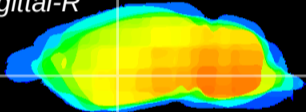

Coronal

Sagittal-R

Sagittal-L

ViBriSM: CX01145
Horizontal

GP