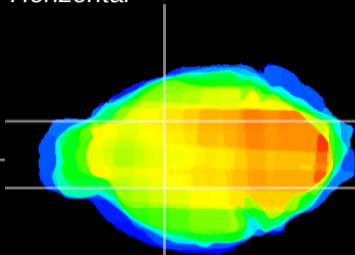

Coronal

Sagittal-R

Sagittal-L

ViBriSM: CX01145
Horizontal

GP