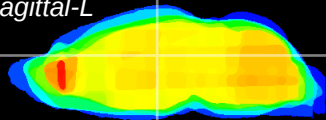

Coronal

Sagittal-R

Sagittal-L

ViBrism: CX01148
Horizontal

Hb