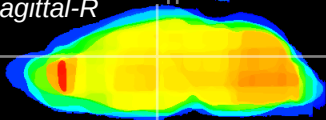

Coronal

Sagittal-R

Sagittal-L

ViBrism: CX01148
Horizontal

Hb