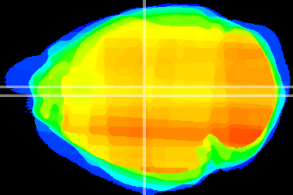

Coronal

Sagittal-R

Sagittal-L

ViBrism: CX01148
Horizontal

Hb