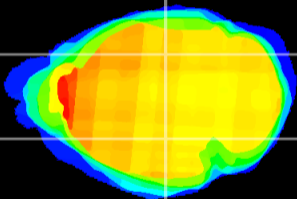

Coronal

Sagittal-R

Sagittal-L

ViBrism: CX01152
Horizontal

LG