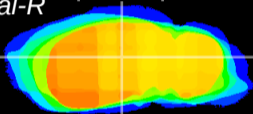

Coronal

Sagittal-R

Sagittal-L

ViBrism: CX01152
Horizontal

LG