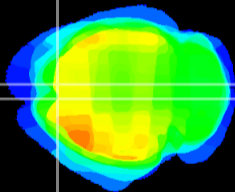

Coronal

Sagittal-R

Sagittal-L

ViBrism: CX01157
Horizontal

Cx motor