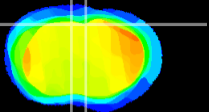

Coronal

Sagittal-R

Sagittal-L

ViBrism: CX01157
Horizontal

Cx motor