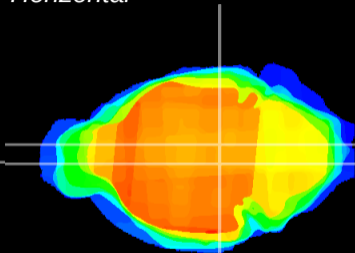

Coronal

Sagittal-R

Sagittal-L

ViBrism: CX01162
Horizontal

VTA