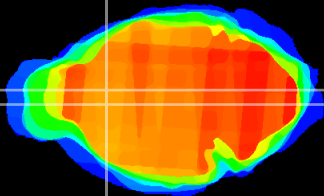

Coronal

Sagittal-R

Sagittal-L

ViBrism: CX01163
Horizontal

LS