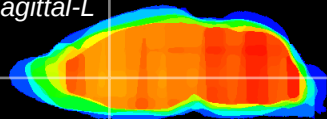

Coronal

Sagittal-R

Sagittal-L

ViBrism: CX01163
Horizontal

LS