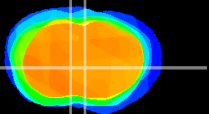

Coronal

Sagittal-R

Sagittal-L

ViBrism: CX01163
Horizontal

LS