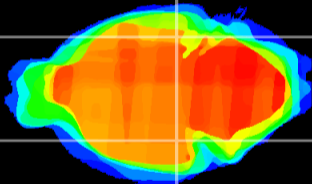

Coronal

Sagittal-R

Sagittal-L

ViBrism: CX01163
Horizontal

ventral S