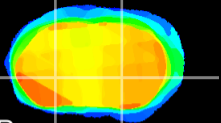

Coronal

Sagittal-R

Sagittal-L

ViBrism: CX01166
Horizontal

GP