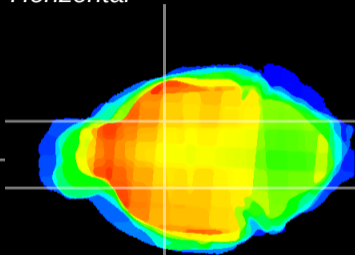

Coronal

Sagittal-R

Sagittal-L

ViBrism: CX01166
Horizontal

GP