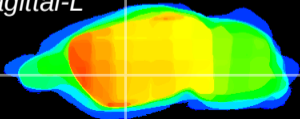

Coronal

Sagittal-R

Sagittal-L

ViBrism: CX01166
Horizontal

GP