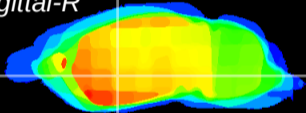

Coronal

Sagittal-R

Sagittal-L

ViBrism: CX01166
Horizontal

GP