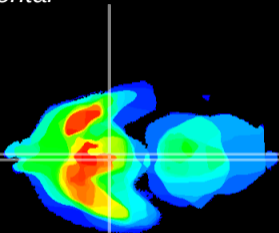

Coronal

Sagittal-R

Sagittal-L

ViBrism: CX01169
Horizontal

Arc