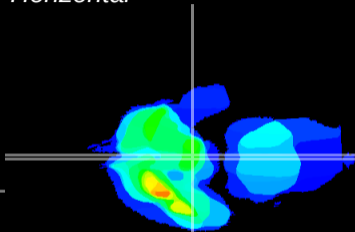

Coronal

Sagittal-R

Sagittal-L

ViBrism: CX01177
Horizontal

ME