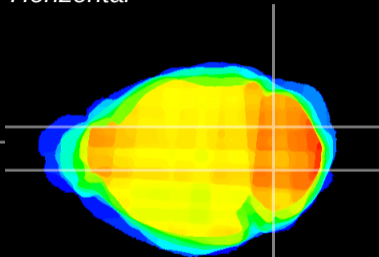

Coronal

Sagittal-R

Sagittal-L

ViBrism: CX01178
Horizontal

Cb nucleus