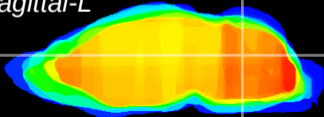

Coronal

Sagittal-R

Sagittal-L

ViBrism: CX01178
Horizontal

Cb nucleus