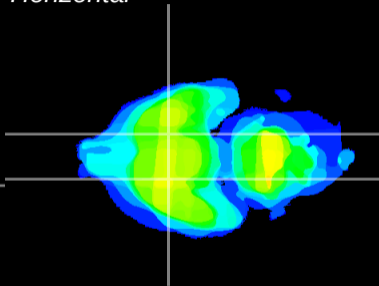

Coronal

Sagittal-R

Sagittal-L

ViBrism: CX01179
Horizontal

S0