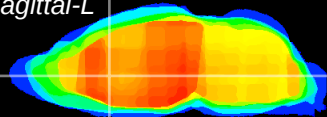

Coronal

Sagittal-R

Sagittal-L

ViBrism: CX01180
Horizontal

LS