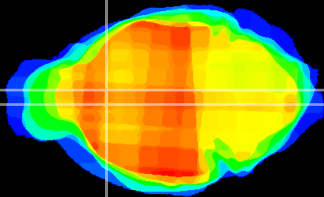

Coronal

Sagittal-R

Sagittal-L

ViBrism: CX01180
Horizontal

LS