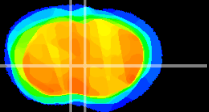

Coronal

Sagittal-R

Sagittal-L

ViBrism: CX01180
Horizontal

LS