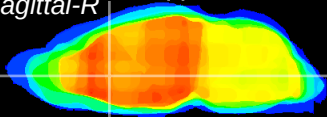

Coronal

Sagittal-R

Sagittal-L

ViBrism: CX01180
Horizontal

LS