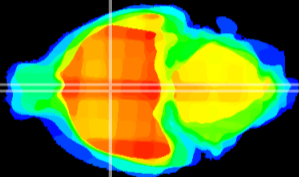

Coronal

Sagittal-R

Sagittal-L

ViBriSm: CX01180
Horizontal

SPa dorsal