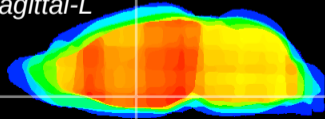

Coronal

Sagittal-R

Sagittal-L

ViBriSm: CX01180
Horizontal

SPa dorsal