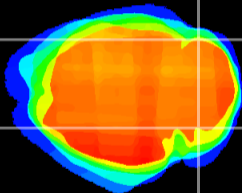

Coronal

Sagittal-R

Sagittal-L

ViBrism: CX01183
Horizontal

Cb lobe