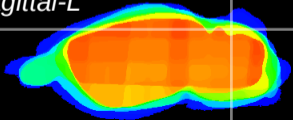

Coronal

Sagittal-R

Sagittal-L

ViBrism: CX01183
Horizontal

Cb lobe