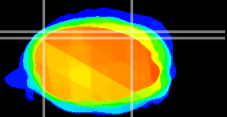

Coronal

Sagittal-R

Sagittal-L

ViBrism: CX01183
Horizontal

Cb lobe