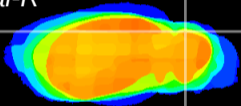

Coronal

Sagittal-R

Sagittal-L

ViBrism: CX01183
Horizontal

Cb lobe