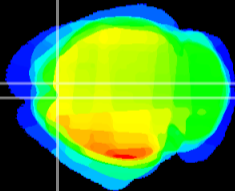

Coronal

Sagittal-R

Sagittal-L

ViBrism: CX01186
Horizontal

Cx motor