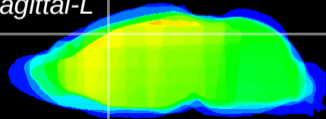

Coronal

Sagittal-R

Sagittal-L

ViBrism: CX01186
Horizontal

Cx motor