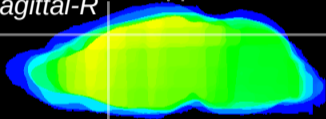

Coronal

Sagittal-R

Sagittal-L

ViBrism: CX01186
Horizontal

Cx motor