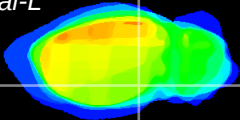

Coronal

Sagittal-R

Sagittal-L

ViBrism: CX01186
Horizontal