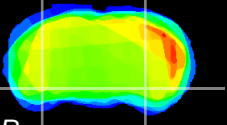

Coronal

Sagittal-R

Sagittal-L

ViBrism: CX01186
Horizontal