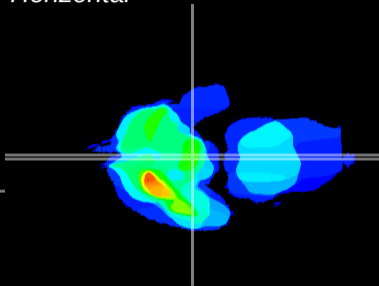

Coronal

Sagittal-R

Sagittal-L

ViBrism: CX01188
Horizontal

ME