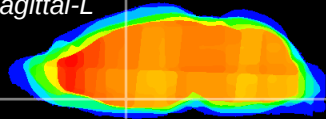

Coronal

Sagittal-R

Sagittal-L

ViBrism: CX01190
Horizontal

MPA