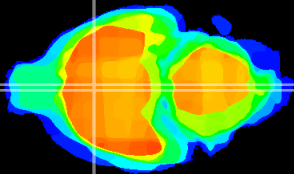

Coronal

Sagittal-R

Sagittal-L

ViBrism: CX01190
Horizontal

MPA