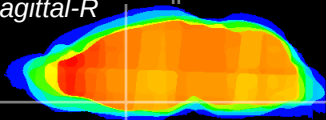

Coronal

Sagittal-R

Sagittal-L

ViBrism: CX01190
Horizontal

MPA