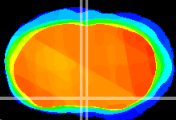

Coronal

Sagittal-R

Sagittal-L

ViBrism: CX01190
Horizontal

MPA