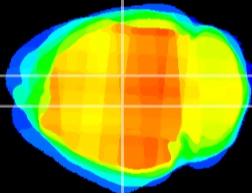

Coronal

Sagittal-R

Sagittal-L

ViBrism: CX01192
Horizontal

DG