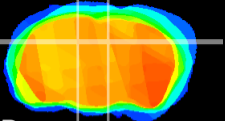

Coronal

Sagittal-R

Sagittal-L

ViBrism: CX01192
Horizontal

DG