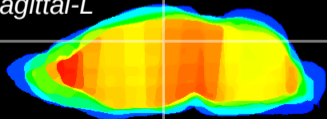

Coronal

Sagittal-R

Sagittal-L

ViBrism: CX01192
Horizontal

DG