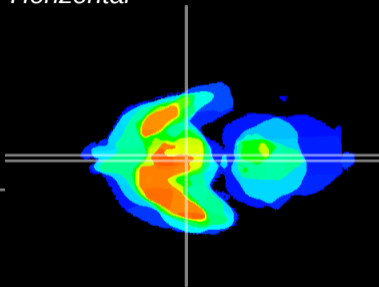

Coronal

Sagittal-R

Sagittal-L

ViBrism: CX01195
Horizontal

Arc