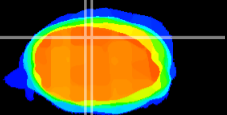

Coronal

Sagittal-R

Sagittal-L

ViBrism: CX01195
Horizontal

Cb vermis