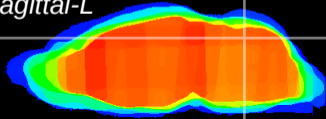

Coronal

Sagittal-R

Sagittal-L

ViBrism: CX01195
Horizontal

Cb vermis