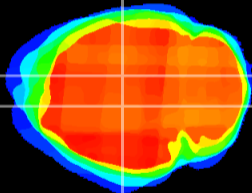

Coronal

Sagittal-R

Sagittal-L

ViBrism: CX01195
Horizontal

DG