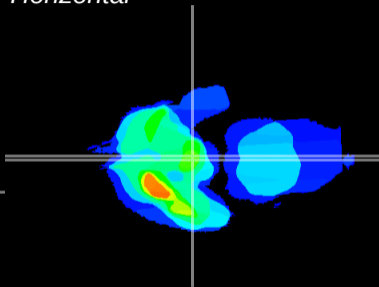

Coronal

Sagittal-R

Sagittal-L

ViBrism: CX01195
Horizontal

ME