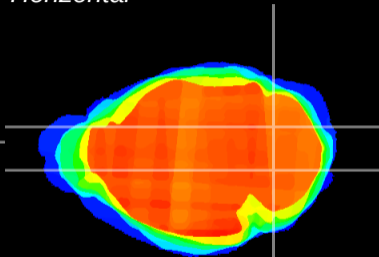

Coronal

Sagittal-R

Sagittal-L

ViBrism: CX01197
Horizontal

Cb nucleus