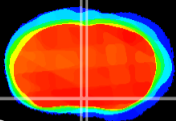

Coronal

Sagittal-R

Sagittal-L

ViBrism: CX01197
Horizontal

MPA