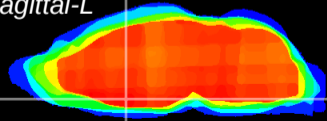

Coronal

Sagittal-R

Sagittal-L

ViBrism: CX01197
Horizontal

MPA