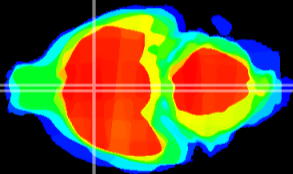

Coronal

Sagittal-R

Sagittal-L

ViBrism: CX01197
Horizontal

MPA