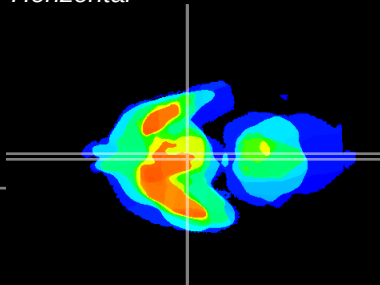

Coronal

Sagittal-R

Sagittal-L

ViBrism: CX01198
Horizontal

Arc