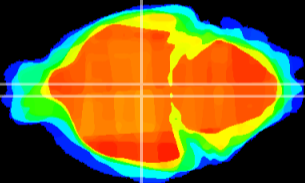

Coronal

Sagittal-R

Sagittal-L

ViBrism: CX01198
Horizontal

DM