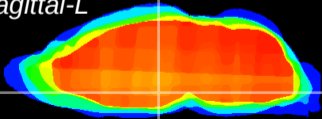

Coronal

Sagittal-R

Sagittal-L

ViBrism: CX01198
Horizontal

DM