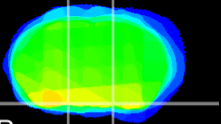

Coronal

Sagittal-R

Sagittal-L

ViBrism: CX01200
Horizontal

S0