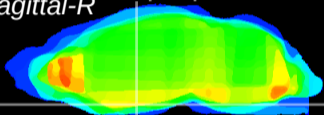

Coronal

Sagittal-R

Sagittal-L

ViBrism: CX01200
Horizontal

S0