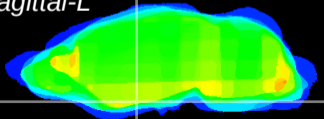

Coronal

Sagittal-R

Sagittal-L

ViBrism: CX01200
Horizontal

S0