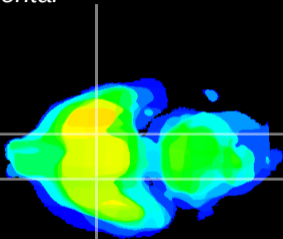

Coronal

Sagittal-R

Sagittal-L

ViBrism: CX01200
Horizontal

S0