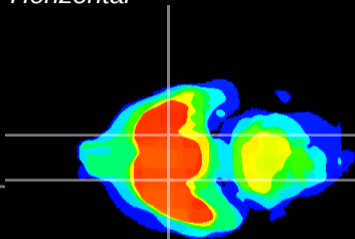

Coronal

Sagittal-R

Sagittal-L

ViBrism: CX01201
Horizontal

S0