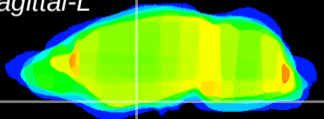

Coronal

Sagittal-R

Sagittal-L

ViBrism: CX01202
Horizontal

S0