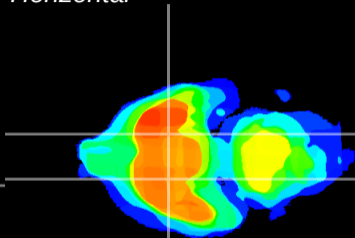

Coronal

Sagittal-R

Sagittal-L

ViBriSM: CX01205
Horizontal

S0