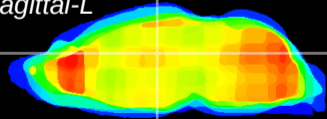

Coronal

Sagittal-R

Sagittal-L

ViBrism: CX01207
Horizontal

Hb