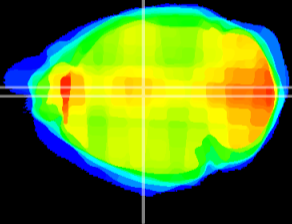

Coronal

Sagittal-R

Sagittal-L

ViBrism: CX01207
Horizontal

Hb