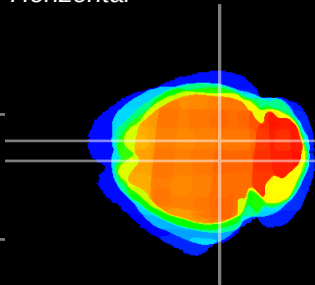

Coronal

Sagittal-R

Sagittal-L

ViBrism: CX01215
Horizontal

SC