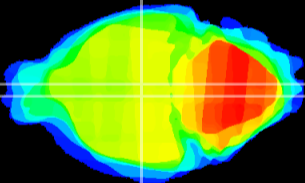

Coronal

Sagittal-R

Sagittal-L

ViBrism: CX01216
Horizontal

DM