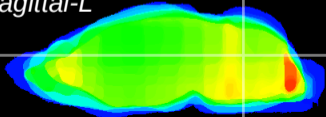

Coronal

Sagittal-R

Sagittal-L

ViBrism: CX01220
Horizontal

Cb nucleus