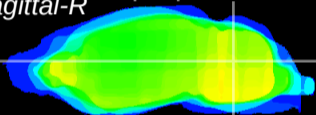

Coronal

Sagittal-R

Sagittal-L

ViBrism: CX01220
Horizontal

Cb nucleus