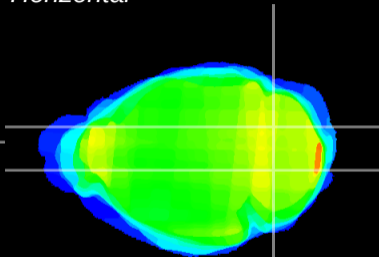

Coronal

Sagittal-R

Sagittal-L

ViBrism: CX01220
Horizontal

Cb nucleus