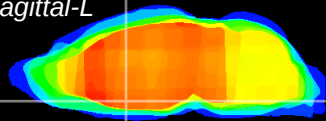

Coronal

Sagittal-R

Sagittal-L

ViBrism: CX01221
Horizontal

MPA