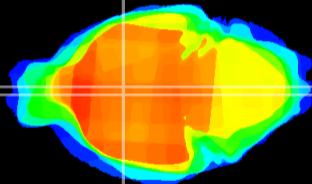

Coronal

Sagittal-R

Sagittal-L

ViBrism: CX01221
Horizontal

Pa