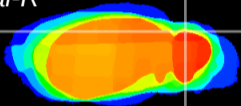

Coronal

Sagittal-R

Sagittal-L

ViBrism: CX01228
Horizontal

Cb lobe