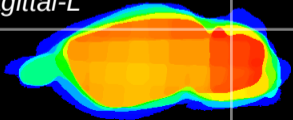

Coronal

Sagittal-R

Sagittal-L

ViBrism: CX01228
Horizontal

Cb lobe