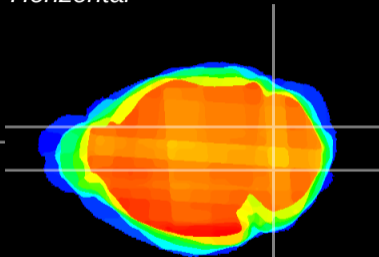

Coronal

Sagittal-R

Sagittal-L

ViBrism: CX01229  
Horizontal

Cb nucleus