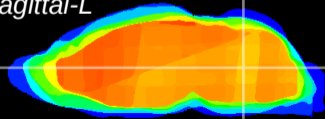

Coronal

Sagittal-R

Sagittal-L

ViBrism: CX01229
Horizontal

MVe