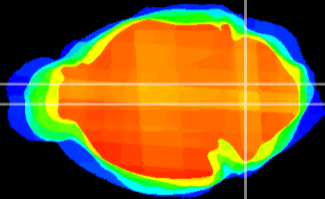

Coronal

Sagittal-R

Sagittal-L

ViBrism: CX01229
Horizontal

MVe