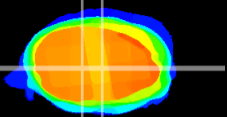

Coronal

Sagittal-R

Sagittal-L

ViBrism: CX01229
Horizontal

MVe