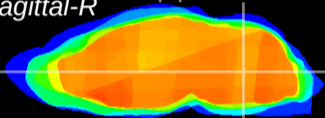

Coronal

Sagittal-R

Sagittal-L

ViBrism: CX01229
Horizontal

MVe