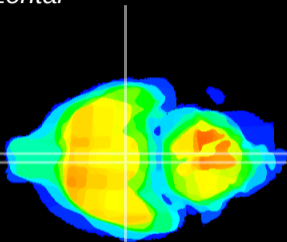

Coronal

Sagittal-R

Sagittal-L

ViBrism: CX01232
Horizontal

VMH