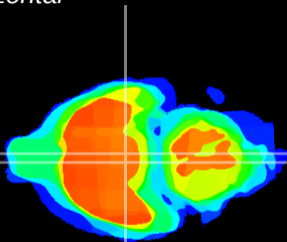

Coronal

Sagittal-R

Sagittal-L

ViBrism: CX01236
Horizontal

VMH