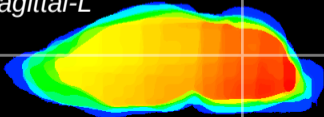

Coronal

Sagittal-R

Sagittal-L

ViBrism: CX01238
Horizontal

Cb nucleus