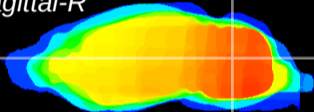

Coronal

Sagittal-R

Sagittal-L

ViBrism: CX01238
Horizontal

Cb nucleus