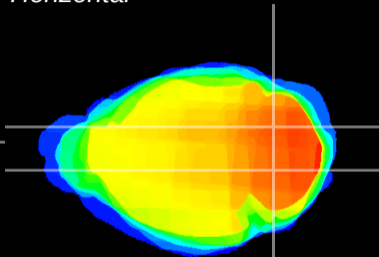

Coronal

Sagittal-R

Sagittal-L

ViBrism: CX01238
Horizontal

Cb nucleus