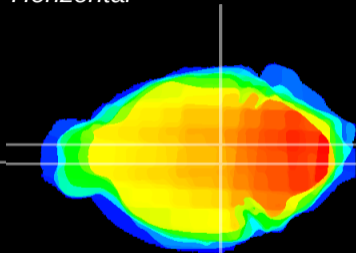

Coronal

Sagittal-R

Sagittal-L

ViBrism: CX01238
Horizontal

VTA