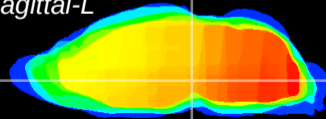

Coronal

Sagittal-R

Sagittal-L

ViBrism: CX01238
Horizontal

VTA