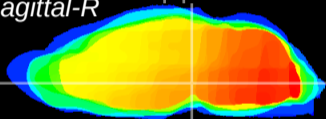

Coronal

Sagittal-R

Sagittal-L

ViBrism: CX01238
Horizontal

VTA