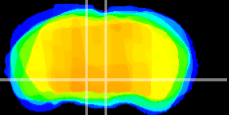

Coronal

Sagittal-R

Sagittal-L

ViBrism: CX01238
Horizontal

VTA